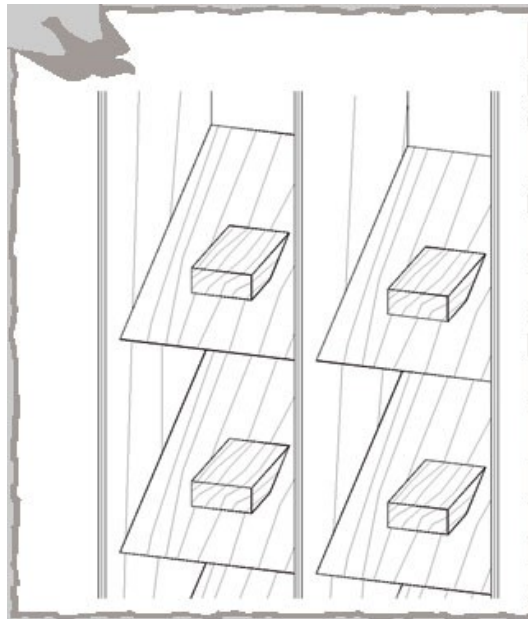

Measurements and prices

Widowhood hen perch with seats pad

perch width 25 cm

perch depth 30 cm

perch heights

4 perches one on the top of another, hangable 142 cm

5 perches one on the top of another, hangable 175 cm

Widowhood hen perch with seats pad 10,00 €

Measurements in cm

rows	length
3	79,0
4	105,0
5	131,0
6	157,0
7	183,0
8	209,0
9	235,0
10	261,0
11	287,0
12	313,0

All prices excluding transport & package and incl. german Vat.